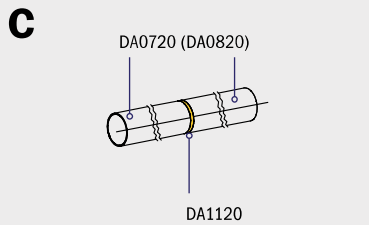

ART.
DA1120

DESIGN AND QUALITY - FONTANOT OF ITALY

MADE IN CHINA