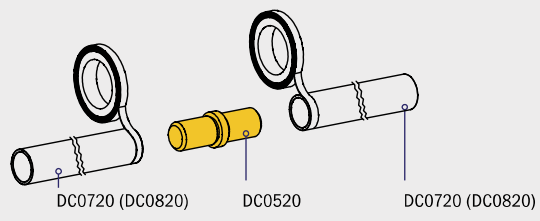

**D**

**E**

DC0720 (DC0820)

**F**

ART.  
**DD0520**

DD0520

DA0720 (DA0820)

Ø4.2 (11/64")  
HSS Co 5%, DIN338

ART.  
**DA1120**

DESIGN AND QUALITY - FONTANOT OF ITALY

MADE IN CHINA

ART.  
**DA1420**

ART.  
**DC0520**

**A**

**B**

**C**