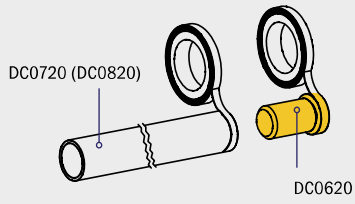

ART.
DC0620

A

B

C

DESIGN AND QUALITY - FONTANOT OF ITALY

MADE IN CHINA