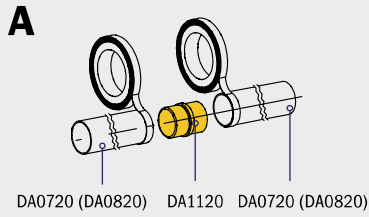

ART.
DA1120

DESIGN AND QUALITY - FONTANOT OF ITALY

MADE IN CHINA