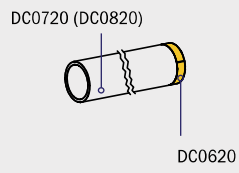

DESIGN AND QUALITY - FONTANOT OF ITALY

MADE IN CHINA